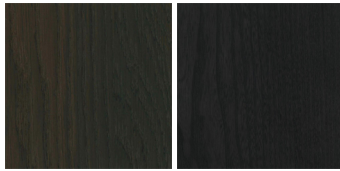

HENRY

FINISHINGS\COFFEE TABLES AND POUF STRUCTURE\WOODS (2)

SPESSART
OAK

BLACK ELM