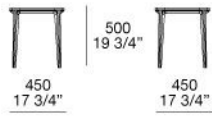

HENRY

EMMANUEL GALLINA (2017)

THY045R

THY045

THY061

THY070

THY110

PO045

PO061