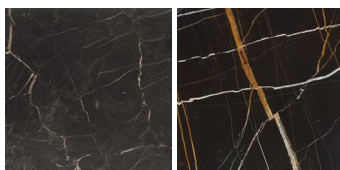

GLOSSY
NOIR SAINT
LAURENT

MATT
SAHARA
NOIR

Poliform