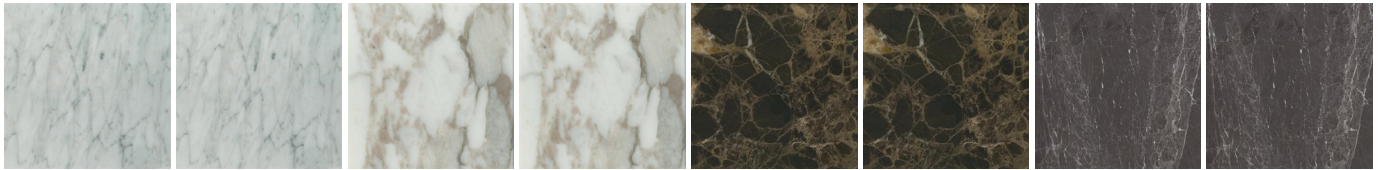

CREEK

FINISHINGS\STRUCTURE\MARMO (11)

BIANCO
CARRARA
GLOSSY

BIANCO
CARRARA
MAT

CALACATTA
GLOSSY

CALACATTA
MAT

EMPERADOR
GLOSSY

EMPERADOR
MAT

STARDUST
GLOSSY

STARDUST
MAT